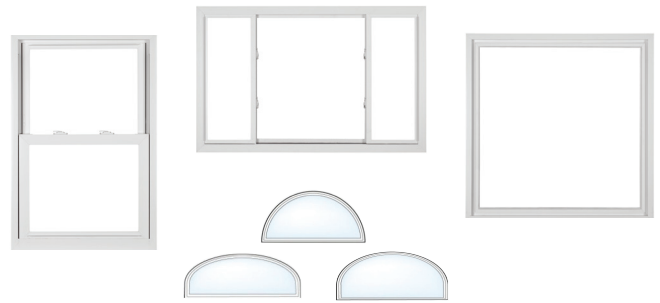

## Energy Star Windows and Patio Doors

We sell  
Energy  
Star

Energy Star Windows/Patio doors:

- Use less energy
- Save money
- Help protect the environment

Visit [www.energystar.gov](http://www.energystar.gov) for more information on qualified windows/doors

## Styles that Fit Any Decor

Pillar Classic windows are available in styles to fit any Decor. Select from Double Hung, 2-lite Slider, 3-lite Slider, Geometrics or Picture window and complement the ambiance of every room.